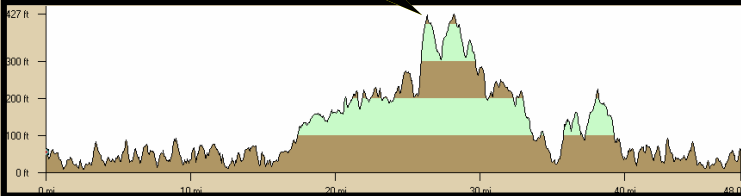

Ride 8

The First Shot At Great Hill

48 Mi. or so &
2870 feet of
climbing

Great Hill

Do Sachems Head
Loop on the way
out.