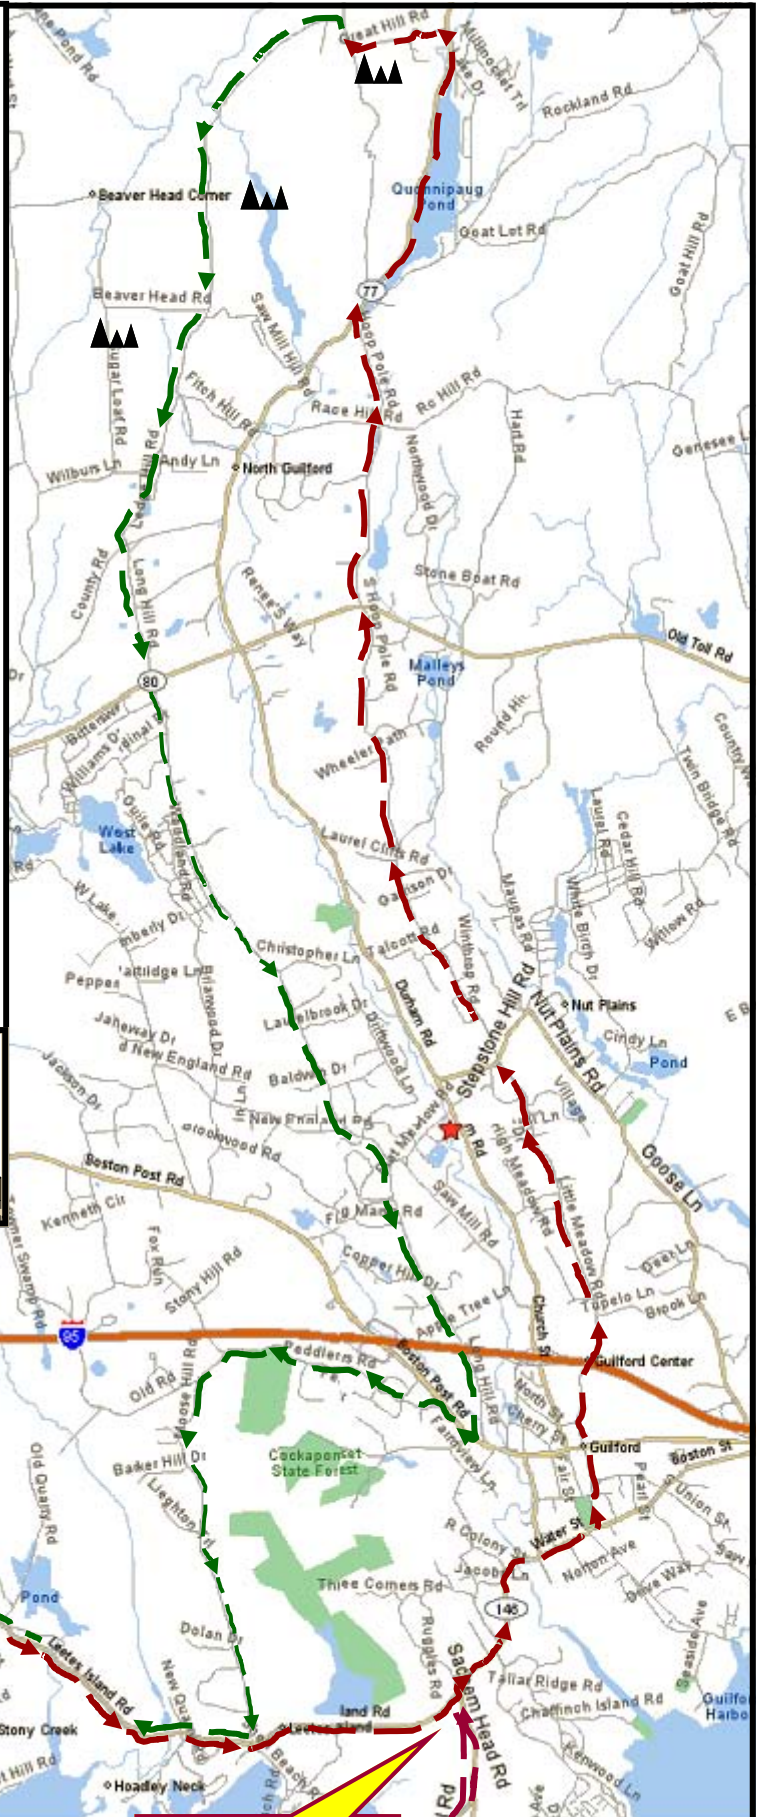

Ride 8

The First Shot At Great Hill

48 Mi. or so &
2870 feet of
climbing

Great Hill

Do Sachems Head
Loop on the way
out.